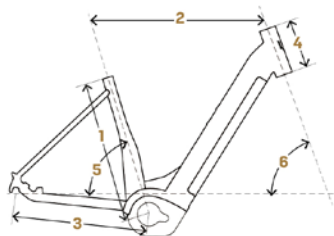

WAVE

	M	L	XL
1 SEAT TUBE LENGTH	440mm	490mm	540mm
2 TOP TUBE LENGTH	590mm	600mm	609mm
3 CHAIN STAY LENGTH	480mm	480mm	480mm
4 HEAD TUBE LENGTH	170mm	170mm	180mm
5 SEAT ANGLE	75,3°	75,3°	75,3°
6 HEAD TUBE ANGLE	69,0°	69,0°	69,0°

MAN

	M	L	XL
1 SEAT TUBE LENGTH	440mm	490mm	540mm
2 TOP TUBE LENGTH	590mm	600mm	609mm
3 CHAIN STAY LENGTH	480mm	480mm	480mm
4 HEAD TUBE LENGTH	170mm	170mm	180mm
5 SEAT ANGLE	75,3°	75,3°	75,3°
6 HEAD TUBE ANGLE	69,0°	69,0°	69,0°