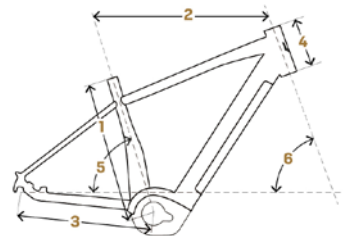

WAVE

	M	L	XL
1 SEAT TUBE LENGTH	440mm	490mm	540mm
2 TOP TUBE LENGTH	590mm	600mm	609mm
3 CHAIN STAY LENGTH	480mm	480mm	480mm
4 HEAD TUBE LENGTH	170mm	170mm	180mm
5 SEAT ANGLE	75,3°	75,3°	75,3°
6 HEAD TUBE ANGLE	69,0°	69,0°	69,0°

MAN

	M	L	XL
1 SEAT TUBE LENGTH	440mm	490mm	540mm
2 TOP TUBE LENGTH	590mm	600mm	609mm
3 CHAIN STAY LENGTH	480mm	480mm	480mm
4 HEAD TUBE LENGTH	170mm	170mm	180mm
5 SEAT ANGLE	75,3°	75,3°	75,3°
6 HEAD TUBE ANGLE	69,0°	69,0°	69,0°